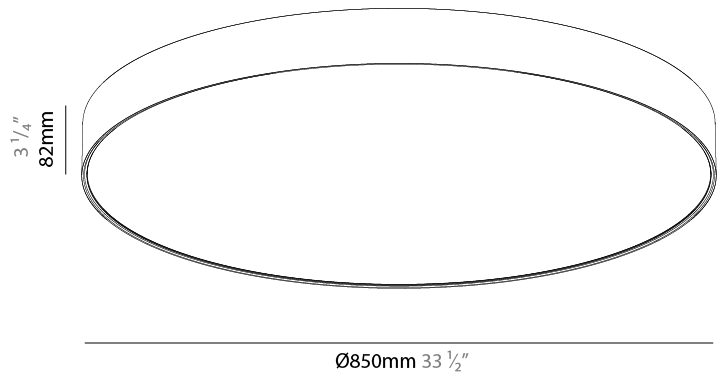

A3D407-HE-

base number   Color   Finishes   Finishes   Diffuser
Temperature   (Diamond)   (Triangle)   Options

1. To build a product code in our configurator select the specify button on the base model # product page
2. To build a manual product code on this datasheet choose from the options listed below in blue font and add the suffix to the base model #

GENERAL

Series: Sign EVO
Partner: Prolicht
Division: Architectural
Installation: Surface
Product Type: Ceiling Surface
Mounting Location: Ceiling
Light Distribution: Direct

PHYSICAL

Shape: Round
Diameter (mm): 850
Diameter (in): 33 ⁷/₁₆
Height (mm): 82
Height (in): 3 ³/₄
Weight (kg): 8.8
Diffuser: PMMA - Opal / Microprism / Clear Microprism
Fixture Finish: SSR / BKV / CWI / CRY / HAB / UFT / ITA / RUA / FTG / MYG / LOD / PUS / FRO / FUP / KIA / POP / BLS / SPG / MEY / GOH / CHC / COM / ABZ / JAG / OBR / MOS / ROR
Fixture Material: PMMA / Extruded Aluminum / Steel

ELECTRICAL

Lamp Type: LED (Zhaga Standard)
Input Wattage (W): 47.2
Total Output Wattage (W): 42.7
Dimming: Non-Dimmable
Driver Included: Yes
Driver Location: Integrated
Driver Type: Constant Current - Universal
Driver Class: Class 2
Input Voltage (V): 120

LED

Color Temperature (°K): 2700 / 3000 / 3500 / 4000
Max. Delivered Lumen (lm): Max 7842
Nominal Lumen (lm): Max 8712
CRI: >90 CRI
Lamp Life (hrs): 50000

OPTICAL

RATINGS AND CERTIFICATIONS

Certified By: Certified for North American Standards
IP rating: IP40
Glare Rating: ≤ 19