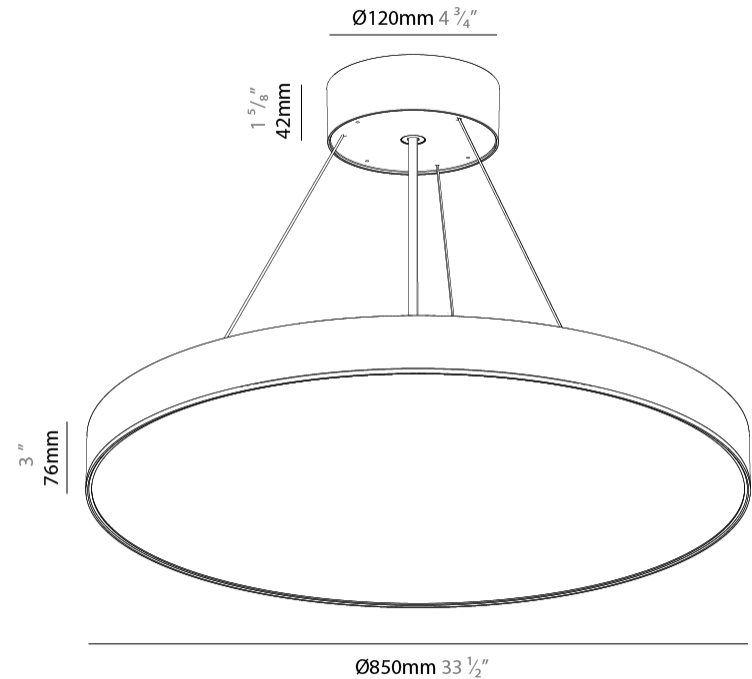

GENERAL

Series: Sign EVO
Partner: Prolicht
Division: Architectural
Installation: Suspension
Product Type: Pendant
Mounting Location: Ceiling
Light Distribution: Direct

PHYSICAL

Shape: Round
Diameter (mm): 850
Diameter (in): 33 7/16
Height (mm): 82
Height (in): 3 1/4
Weight (kg): 8.8
Diffuser: PMMA - Opal / Microprism / Clear Microprism
Fixture Finish: SSR / BKV / CWI / CRY / HAB / UFT / ITA / RUA / FTG / MYG / LOD / PUS / FRO / FUP / KIA / POP / BLS / SPG / MEY / GOH / CHC / COM / ABZ / JAG / OBR / MOS / ROR
Fixture Material: PMMA / Extruded Aluminum / Steel
Cable Details: 2000mm or 6000mm Transparent Cable

ELECTRICAL

Lamp Type: LED (Zhaga Standard)
Input Wattage (W): 96
Total Output Wattage (W): 82.4
Dimming: Tri-Mode (Non-Dimming and Phase Dimming (120Vac only) and 0-10V Dimming)
Driver Included: Yes
Driver Location: Integrated
Driver Type: Constant Current - Universal
Driver Class: Class 2
Input Voltage (V): 120
Constant Current (MA): 1400mA
Upon Request: MATTER Dimming / DALI Dimming (Remote)

LED

Color Temperature (°K): 2700 / 3000 / 3500 / 4000
Max. Delivered Lumen (lm): Max 14543
Nominal Lumen (lm): Max 16157
CRI: >90 CRI
Lamp Life (hrs): 50000

OPTICAL

RATINGS AND CERTIFICATIONS

Certified By: Certified for North American Standards
IP rating: IP40