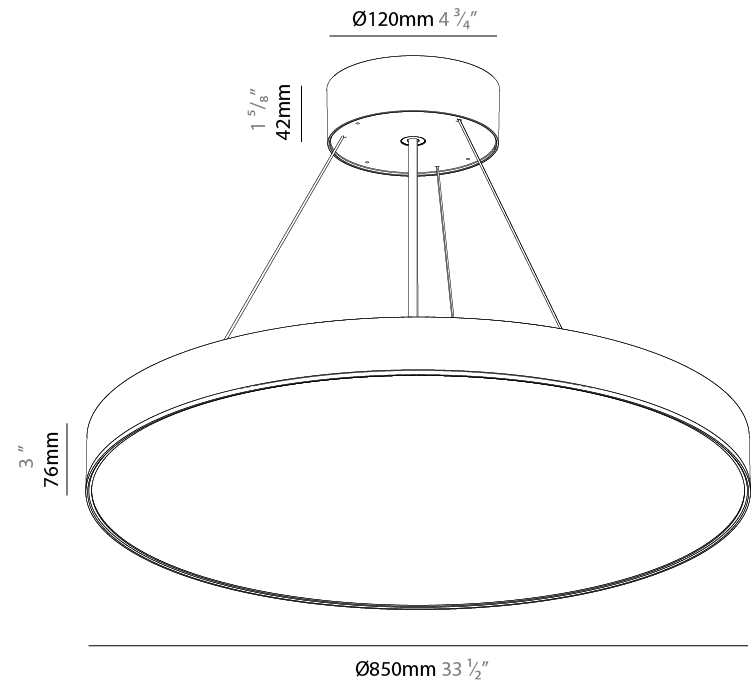

GENERAL

Series: Sign EVO
Partner: Prolicht
Division: Architectural
Installation: Suspension
Product Type: Pendant
Mounting Location: Ceiling
Light Distribution: Direct

PHYSICAL

Shape: Round
Diameter (mm): 850
Diameter (in): 33 7/16
Height (mm): 82
Height (in): 3 1/4
Weight (kg): 8.8
Diffuser: [PMMA - Opal](#) / [Microprism](#) / [Clear Microprism](#)
Fixture Finish: [SSR / BKV / CWI / CRY / HAB / UFT / ITA / RUA / FTG / MYG / LOD / PUS / FRO / FUP / KIA / POP / BLS / SPG / MEY / GOH / CHC / COM / ABZ / JAG / OBR / MOS / ROR](#)
Fixture Material: [PMMA](#) / [Extruded Aluminum](#) / [Steel](#)
Cable Details: [2000mm](#) or [6000mm](#) [Transparent Cable](#)

ELECTRICAL

Lamp Type: LED (Zhaga Standard)
Input Wattage (W): 47.2
Total Output Wattage (W): 42.7
Dimming: Non-Dimmable
Driver Included: Yes
Driver Location: Integrated
Driver Type: Constant Current - Universal
Driver Class: Class 2
Input Voltage (V): 120
Constant Current (MA): 700mA

LED

Color Temperature (°K): [2700](#) / [3000](#) / [3500](#) / [4000](#)
Max. Delivered Lumen (lm): Max 7842
Nominal Lumen (lm): Max 8712
CRI: >90 CRI
Lamp Life (hrs): 50000

OPTICAL

RATINGS AND CERTIFICATIONS

Certified By: Certified for North American Standards
IP rating: IP40
Glare Rating: ≤ 19

PROJECT
TYPE
SPECIFIER
QUANTITY
DATE