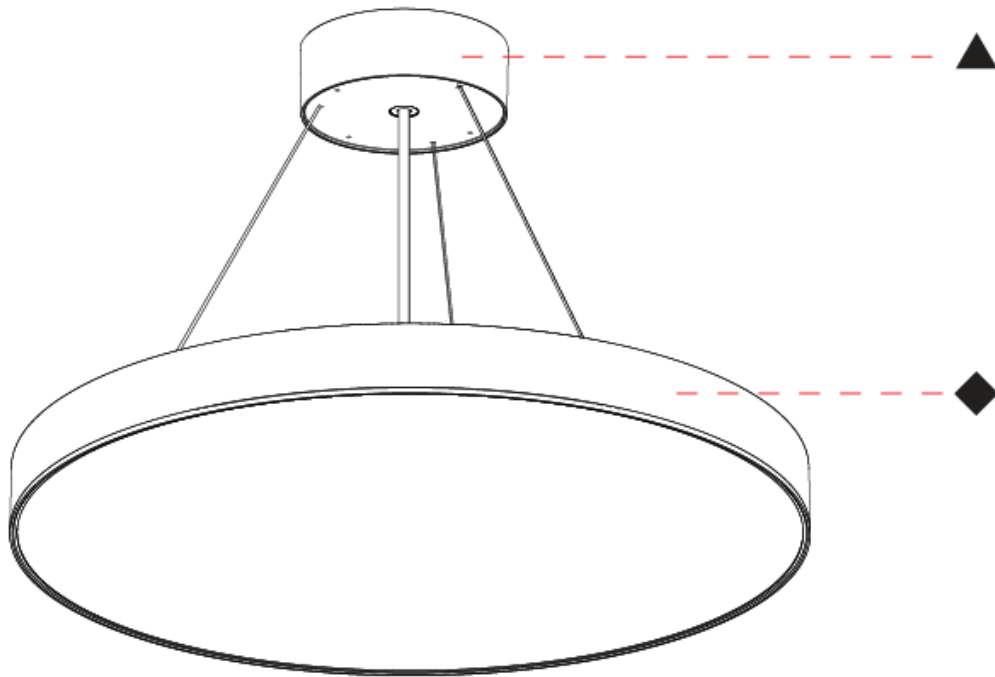

SIGN EVO SUSPENSION

A3001101-

PROJECT	_____
TYPE	_____
SPECIFIER	_____
QUANTITY	_____
DATE	_____