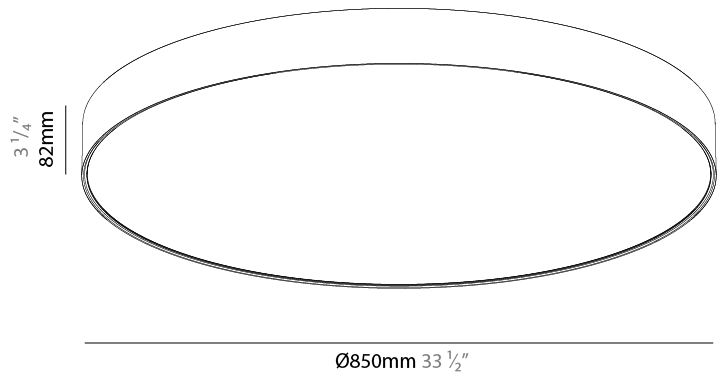

1. To build a product code in our configurator select the specify button on the base model # product page
2. To build a manual product code on this datasheet choose from the options listed below in blue font and add the suffix to the base model #

GENERAL

Series: Sign EVO
Partner: Prolicht
Division: Architectural
Installation: Surface
Product Type: Ceiling Surface
Mounting Location: Ceiling
Light Distribution: Direct

PHYSICAL

Shape: Round
Diameter (mm): 850
Diameter (in): 33 ⁷/₁₆
Height (mm): 82
Height (in): 3 ¹/₄
Weight (kg): 8.8
Diffuser: PMMA - Opal / Microprism / Clear Microprism
Fixture Finish: SSR / BKV / CWI / CRY / HAB / UFT / ITA / RUA / FTG / MYG / LOD / PUS / FRO / FUP / KIA / POP / BLS / SPG / MEY / GOH / CHC / COM / ABZ / JAG / OBR / MOS / ROR
Fixture Material: PMMA / Extruded Aluminum / Steel

ELECTRICAL

Lamp Type: LED (Zhaga Standard)
Input Wattage (W): 96
Total Output Wattage (W): 82.4
Dimming: Tri-Mode (Non-Dimming and Phase Dimming (120Vac only) and 0-10V Dimming)
Driver Included: Yes
Driver Location: Integrated
Driver Type: Constant Current - Universal
Driver Class: Class 2
Input Voltage (V): 120
Upon Request: DALI Dimming / MATTER Dimming

LED

Color Temperature (°K): 2700 / 3000 / 3500 / 4000
Max. Delivered Lumen (lm): Max 14543
Nominal Lumen (lm): Max 16157
CRI: >90 CRI
Lamp Life (hrs): 50000

OPTICAL

RATINGS AND CERTIFICATIONS

Certified By: Certified for North American Standards
IP rating: IP40
Glare Rating: ≤ 19