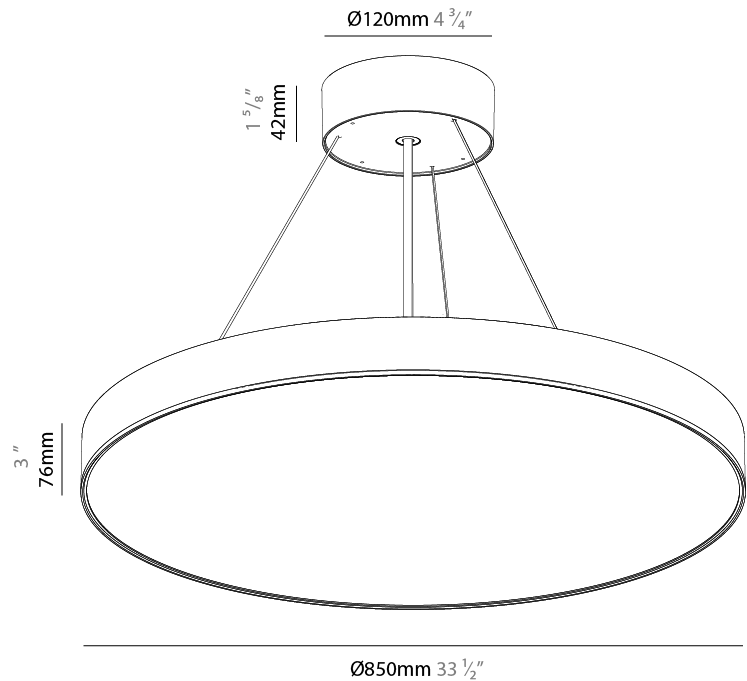

1. To build a product code in our configurator select the specify button on the base model # product page
2. To build a manual product code on this datasheet choose from the options listed below in blue font and add the suffix to the base model #

GENERAL

Series: Sign EVO
Partner: Prolicht
Division: Architectural
Installation: Suspension
Product Type: Pendant
Mounting Location: Ceiling
Light Distribution: Direct

PHYSICAL

Shape: Round
Diameter (mm): 850
Diameter (in): 33 7/16
Height (mm): 82
Height (in): 3 1/4
Weight (kg): 8.8
Diffuser: PMMA - Opal / Microprism / Clear Microprism
Fixture Finish: SSR / BKV / CWI / CRY / HAB / UFT / ITA / RUA / FTG / MYG / LOD / PUS / FRO / FUP / KIA / POP / BLS / SPG / MEY / GOH / CHC / COM / ABZ / JAG / OBR / MOS / ROR
Fixture Material: PMMA / Extruded Aluminum / Steel
Cable Details: 2000mm or 6000mm Transparent Cable

ELECTRICAL

Lamp Type: LED (Zhaga Standard)
Input Wattage (W): 89.5
Total Output Wattage (W): 80.9
Dimming: DALI Dimming / MATTER Dimming
Driver Included: Yes
Driver Location: Integrated
Driver Type: Constant Current - Universal
Driver Class: Class 2
Input Voltage (V): 120

LED

Color Temperature (°K): 2700-6500 Tunable White
Max. Delivered Lumen (lm): Max 13972
Nominal Lumen (lm): Max 15523
CRI: >90 CRI
Lamp Life (hrs): 50000

OPTICAL

RATINGS AND CERTIFICATIONS

Certified By: Certified for North American Standards
IP rating: IP40