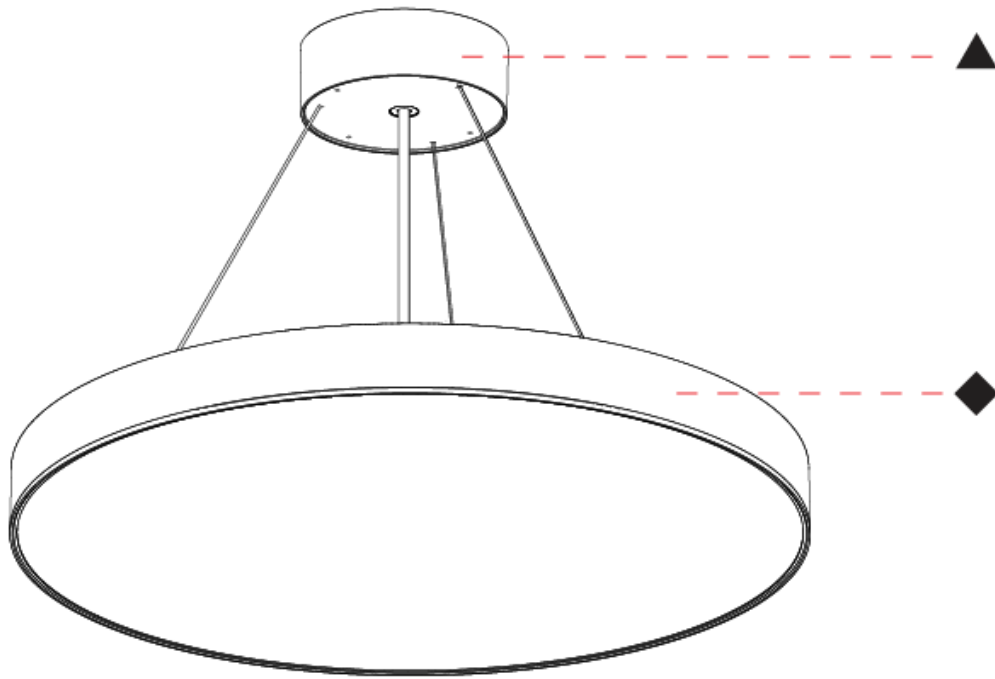

SIGN EVO SUSPENSION

A3001113-

PROJECT	_____
TYPE	_____
SPECIFIER	_____
QUANTITY	_____
DATE	_____

A