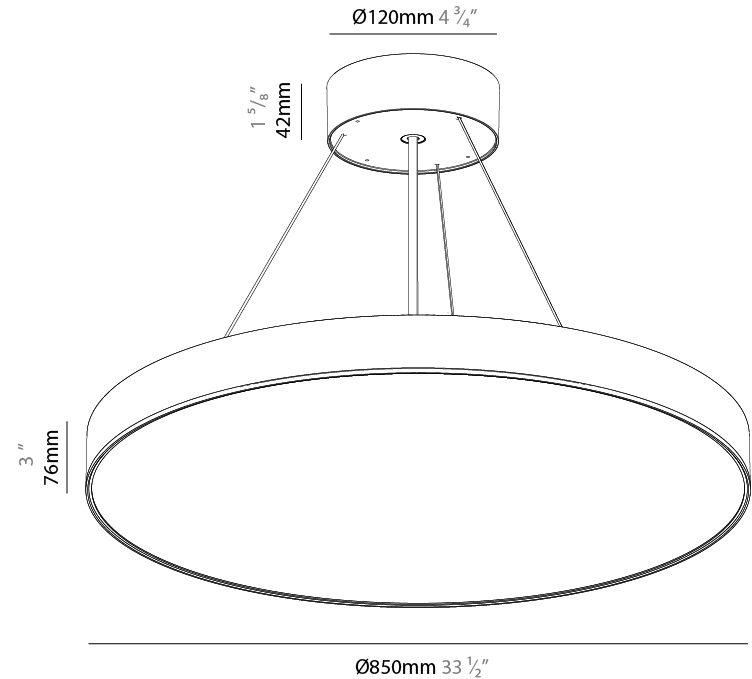

GENERAL

Series: Sign EVO
Partner: Prolicht
Division: Architectural
Installation: Suspension
Product Type: Pendant
Mounting Location: Ceiling
Light Distribution: Direct

PHYSICAL

Shape: Round
Diameter (mm): 850
Diameter (in): 33 7/16
Height (mm): 82
Height (in): 3 1/4
Weight (kg): 8.8
Diffuser: [PMMA - Opal](#) / [Microprism](#) / [Clear Microprism](#)
Fixture Finish: [SSR / BKV / CWI / CRY / HAB / UFT / ITA / RUA / FTG / MYG / LOD / PUS / FRO / FUP / KIA / POP / BLS / SPG / MEY / GOH / CHC / COM / ABZ / JAG / OBR / MOS / ROR](#)
Fixture Material: [PMMA](#) / [Extruded Aluminum](#) / [Steel](#)
Cable Details: [2000mm](#) or [6000mm](#) [Transparent Cable](#)

ELECTRICAL

Lamp Type: LED (Zhaga Standard)
Input Wattage (W): 47.2
Total Output Wattage (W): 42.7
Dimming: Non-Dimmable
Driver Included: Yes
Driver Location: Integrated
Driver Type: Constant Current - Universal
Driver Class: Class 2
Input Voltage (V): 120
Constant Current (MA): 700mA

LED

Color Temperature (°K): [2700](#) / [3000](#) / [3500](#) / [4000](#)
Max. Delivered Lumen (lm): Max 7842
Nominal Lumen (lm): Max 8712
CRI: >90 CRI
Lamp Life (hrs): 50000

OPTICAL

RATINGS AND CERTIFICATIONS

Certified By: Certified for North American Standards
IP rating: IP40
Glare Rating: ≤ 19

PROJECT
TYPE
SPECIFIER
QUANTITY
DATE