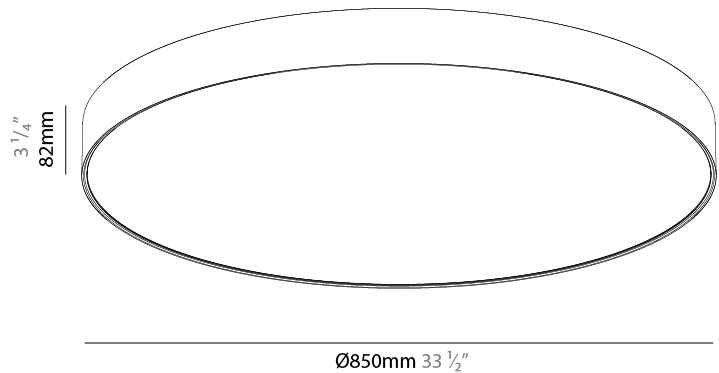

SIGN EVO SURFACE

A3D428-

base number	LED Dimming	Finishes (Diamond)	Finishes (Triangle)	Diffuser Options

1. To build a product code in our configurator select the specify button on the base model # product page
2. To build a manual product code on this datasheet choose from the options listed below in blue font and add the suffix to the base model #

GENERAL

Series: Sign EVO
Partner: Prolicht
Division: Architectural
Installation: Surface
Mounting Location: Ceiling
Light Distribution: Direct

PHYSICAL

Shape: Round
Diameter (mm): 850
Diameter (in): 33 ⁷/₁₆
Height (mm): 82
Height (in): 3 ¹/₄
Weight (kg): 8.8
Diffuser: PMMA - Opal / Microprism / Clear Microprism
Fixture Finish: SSR / BKV / CWI / CRY / HAB / UFT / ITA / RUA / FTG / MYG / LOD / PUS / FRO / FUP / KIA / POP / BLS / SPG / MEY / GOH / CHC / COM / ABZ / JAG / OBR / MOS / ROR
Fixture Material: PMMA / Extruded Aluminum / Steel

ELECTRICAL

Lamp Type: LED (Zhaga Standard)
Input Wattage (W): 89.5
Total Output Wattage (W): 80.9
Dimming: DALI Dimming / MATTER Dimming
Driver Included: Yes
Driver Location: Integrated
Driver Type: Constant Current - Universal
Driver Class: Class 2
Input Voltage (V): 120

LED

Color Temperature (°K): 2700-6500 Tunable White
Max. Delivered Lumen (lm): Max 13972
Nominal Lumen (lm): Max 15523
CRI: >90 CRI
Lamp Life (hrs): 50000

OPTICAL

RATINGS AND CERTIFICATIONS

Certified By: Certified for North American Standards
IP rating: IP40